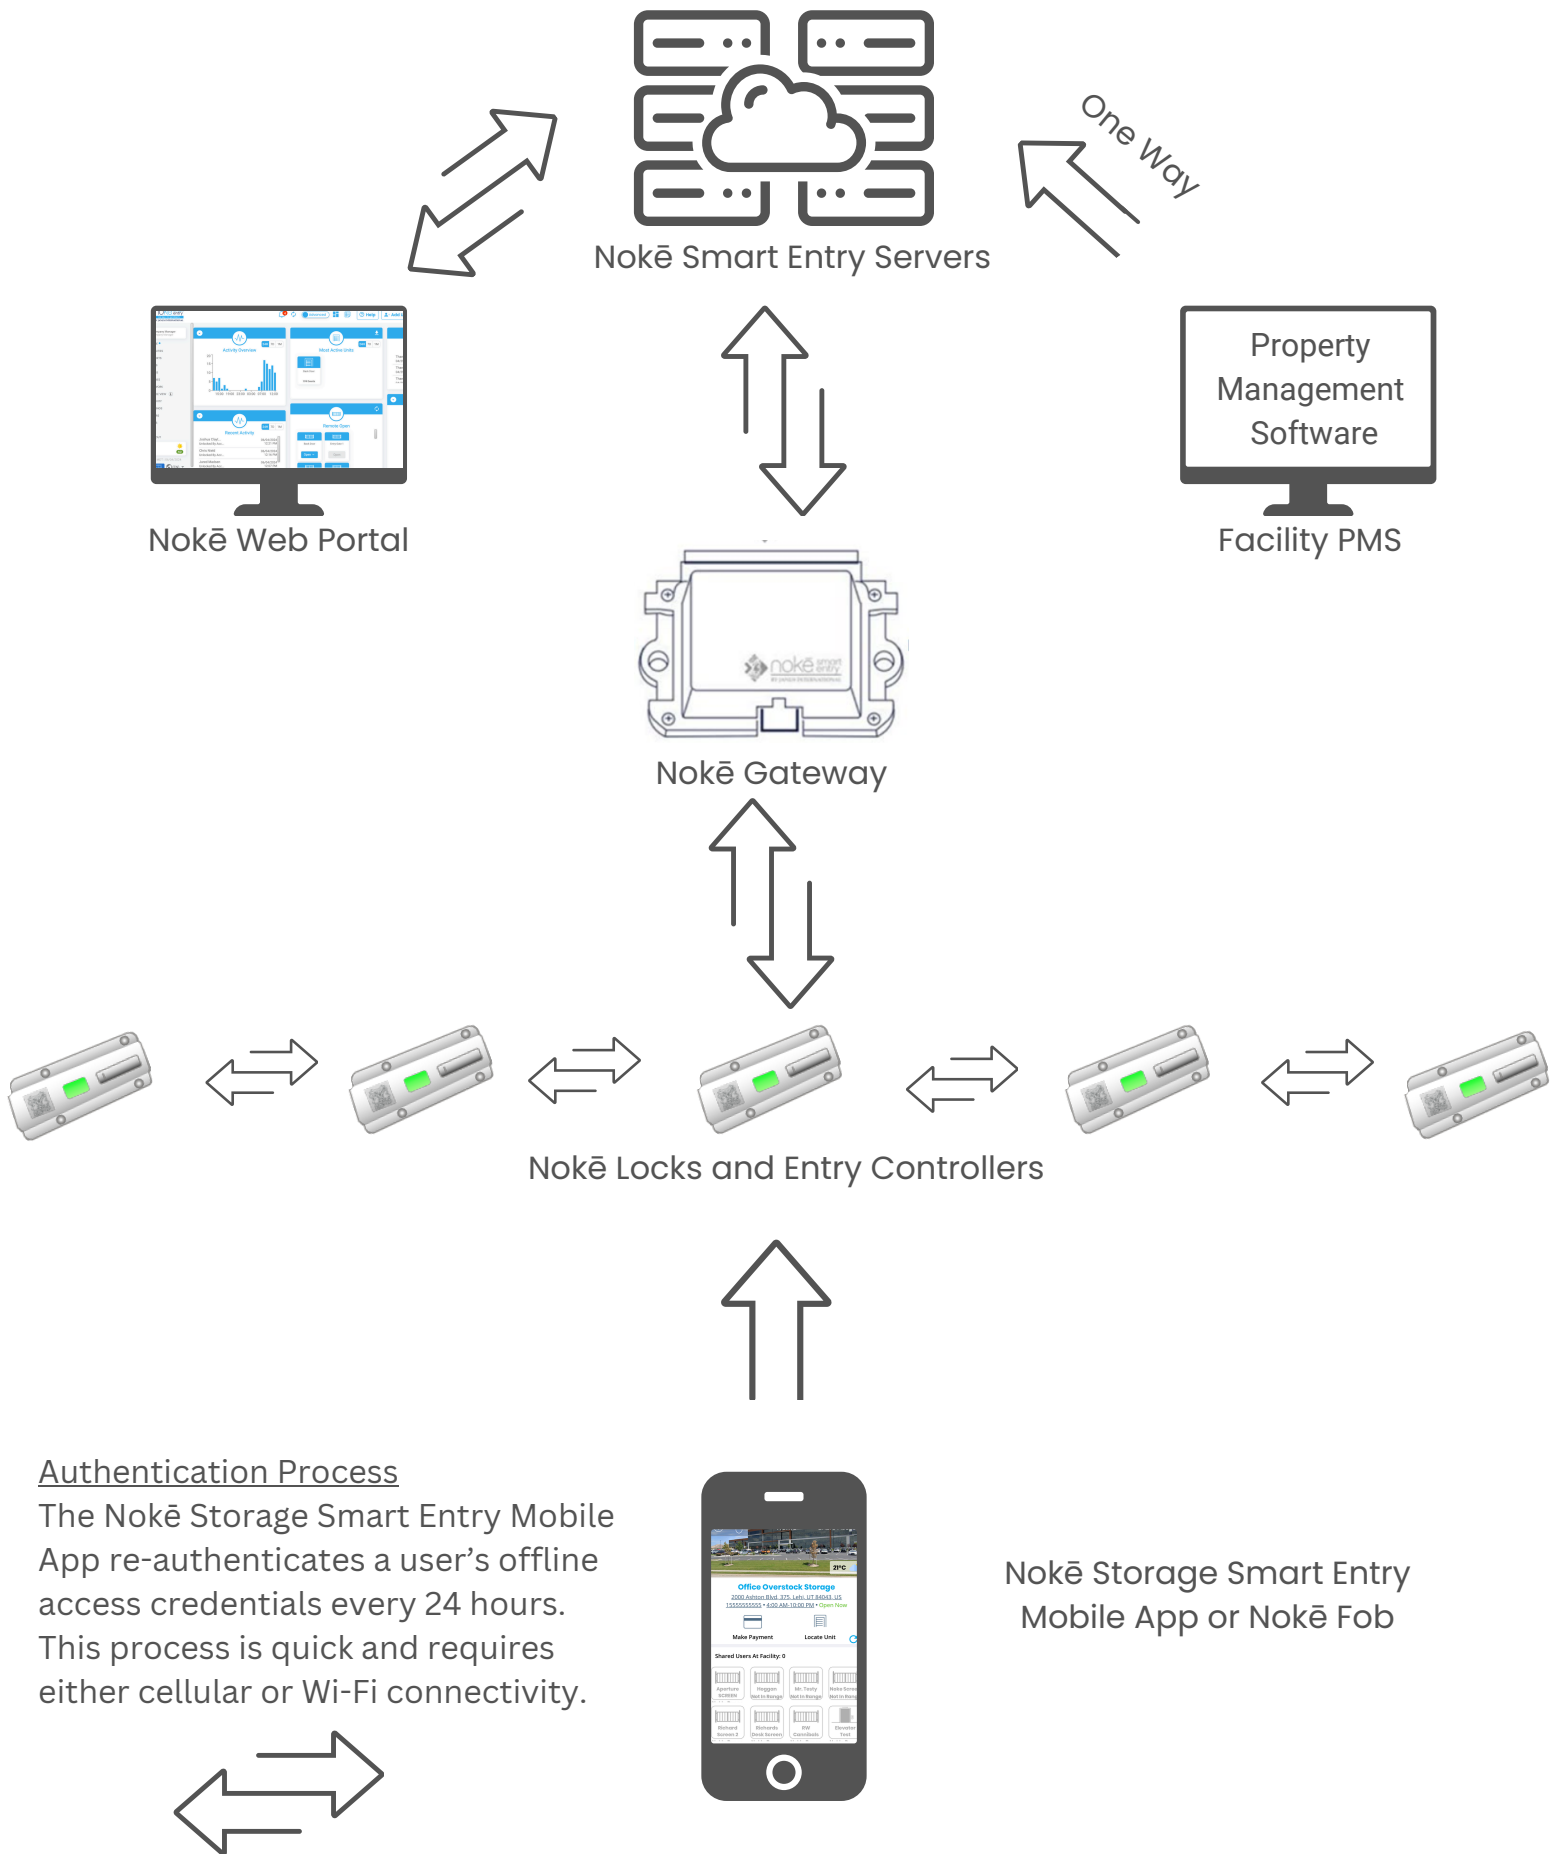

Nokē Smart Entry Connectivity

Authentication Process

The Nokē Storage Smart Entry Mobile App re-authenticates a user's offline access credentials every 24 hours. This process is quick and requires either cellular or Wi-Fi connectivity.